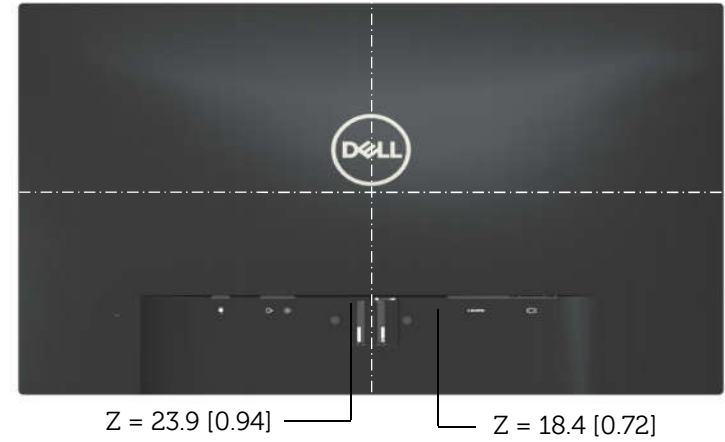

# S2218H / S2218M Outline Dimension

Unit: mm (inch)  
 Dimension: Nominal  
 Scale: Not to scale

Back view of Monitor without stand

# S2318H / S2318M Outline Dimension

Unit: mm (inch)  
 Dimension: Nominal  
 Scale: Not to scale

Back view of Monitor without stand